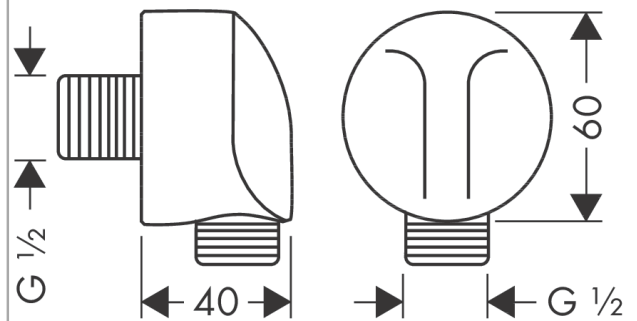

FixFit

Wall outlet E without non-return valve

Surfaces: **Polished Gold Optic** Article Number: **27454990**

Description

product features

- metal connection angle
- connection type: G 1/2
- hose nut: for shower hoses with conical nut on both sides
- material cover: plastic

Design awards

Product image

Scale drawing

FixFit

Wall outlet E without non-return valve

Surfaces: **Polished Gold Optic** Article Number: **27454990**

Exploded Drawing

Year of production: >11/16

FixFit

Wall outlet E without non-return valve

Surfaces: **Polished Gold Optic** Article Number: **27454990**

Spare part list

Year of production: >11/16

Pos.	Description	Article Number	Price	PU
1	cover	97454990	-	1
2	support element	98557000	-	1