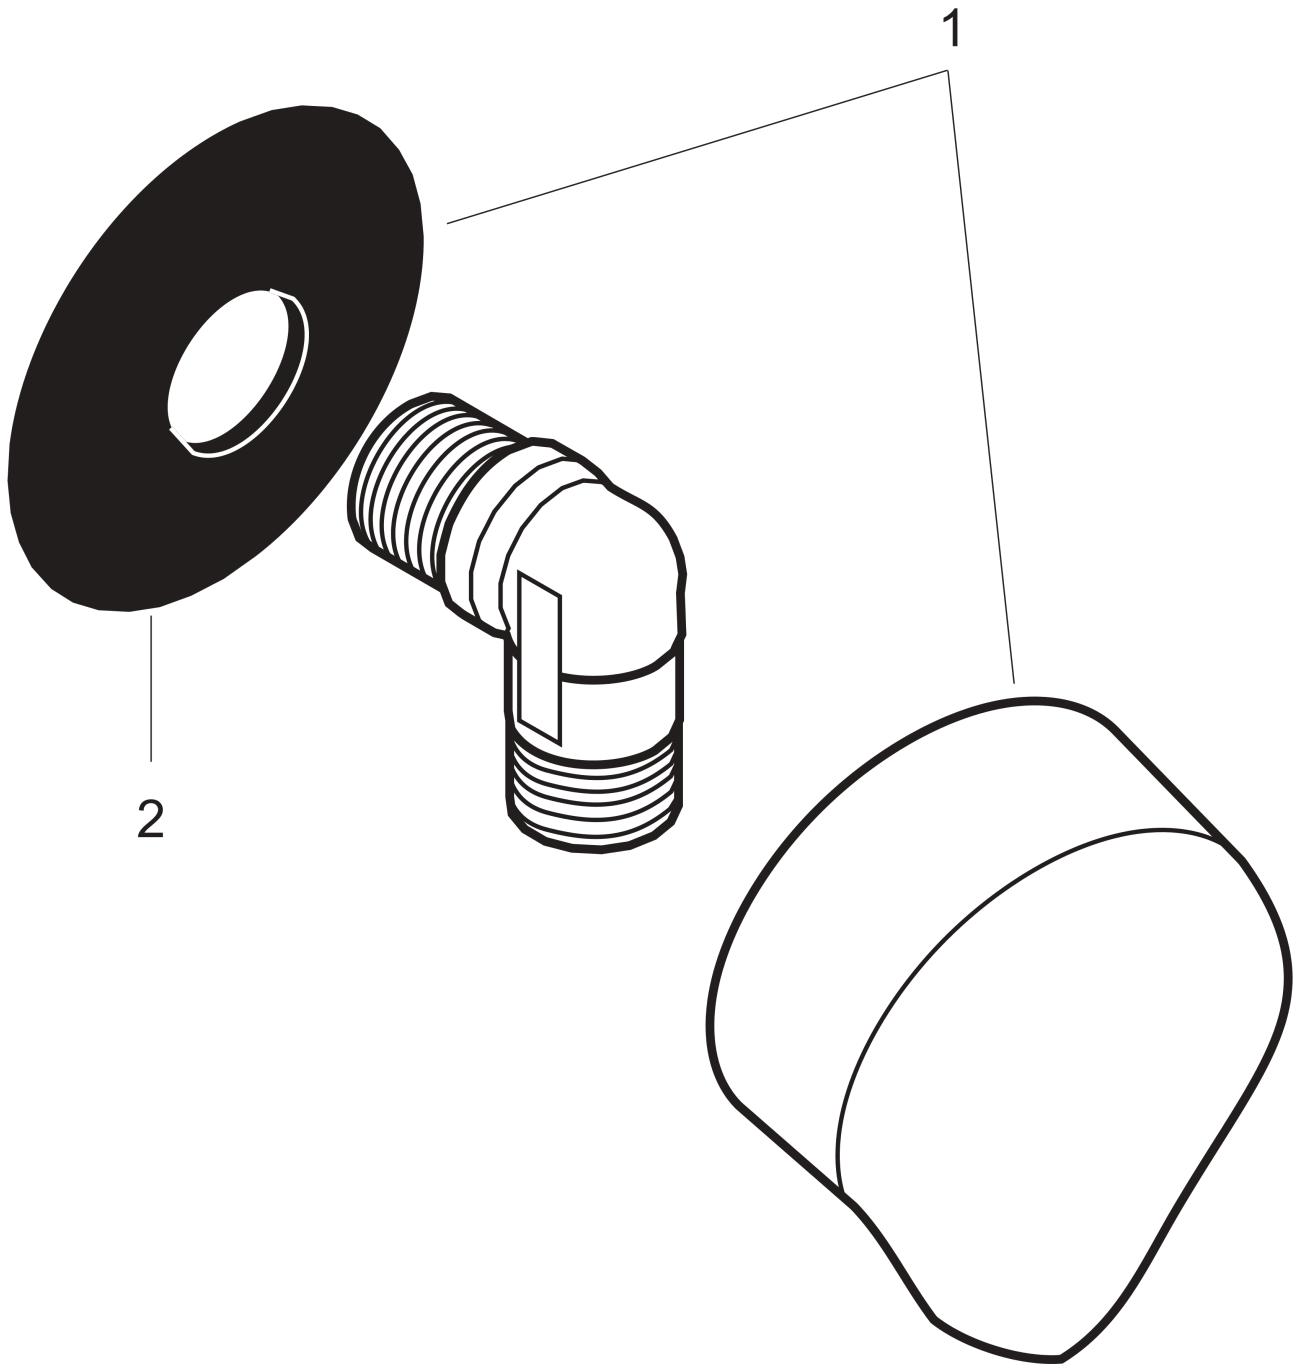

FixFit

Wall outlet E without non-return valve

Surfaces: **Polished Gold Optic** Article Number: **27454990**

Description

product features

- metal connection angle
- connection type: G 1/2
- hose nut: for shower hoses with conical nut on both sides
- material cover: plastic

Design awards

Product image

Scale drawing

FixFit

Wall outlet E without non-return valve

Surfaces: **Polished Gold Optic** Article Number: **27454990**

Exploded Drawing

Year of production: >11/16

FixFit

Wall outlet E without non-return valve

Surfaces: **Polished Gold Optic** Article Number: **27454990**

Spare part list

Year of production: >11/16

Pos.	Description	Article Number	Price	PU
1	cover	97454990	-	1
2	support element	98557000	-	1